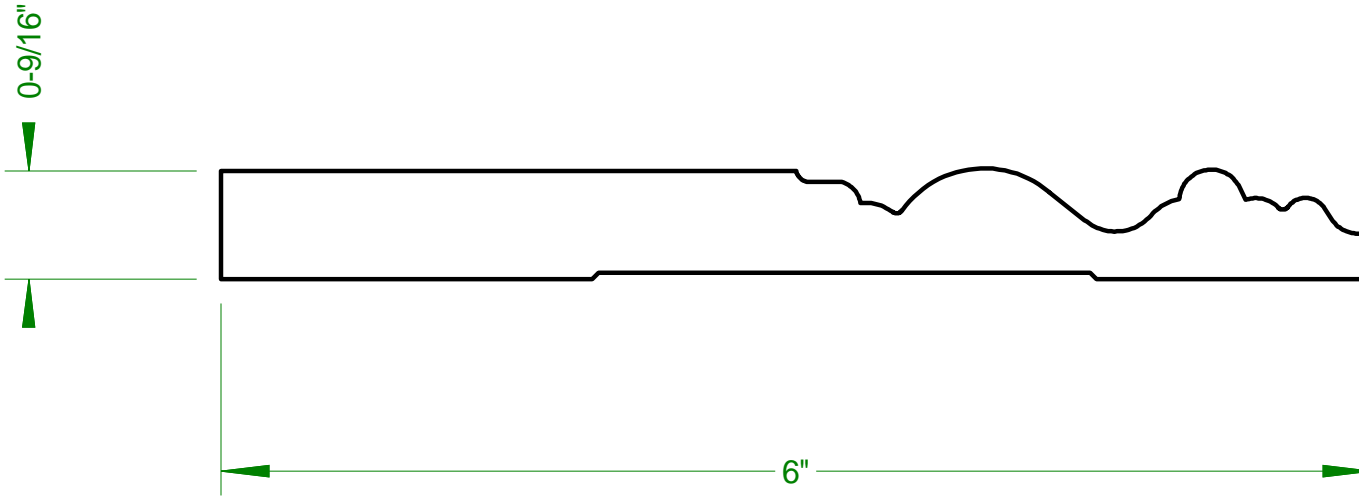

LITTLE RIVER MILLWORK INC.
MANUFACTURERS OF QUALITY WOOD MOULDINGS
ASHDOWN, ARKANSAS

PROD. # :	LRM 257-6
SIZE:	9/16 (14mm) X 6
CLASS:	MDF BASE
	11 0809 AA
MILL CODE:	