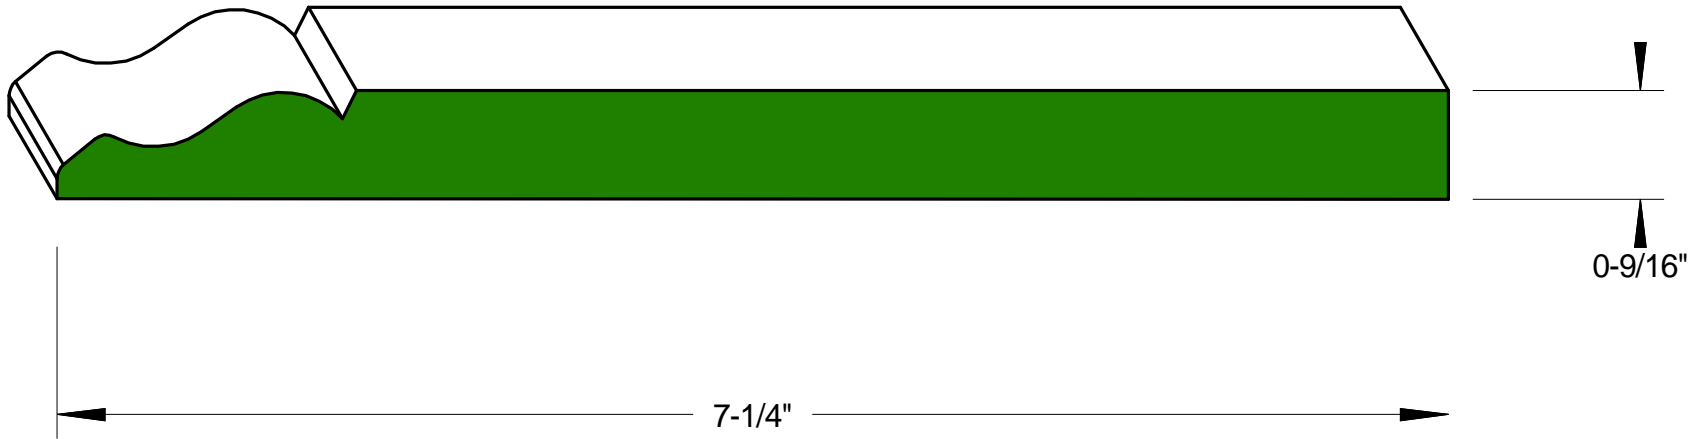

**LITTLE RIVER MILLWORK INC.**  
MANUFACTURERS OF QUALITY WOOD MOULDINGS  
ASHDOWN, ARKANSAS

**LRM 163 E-7**  
9/16 X 7 1/4  
MDF

PROD. # :	L163E -7 BASE
SIZE:	9/16 x 7 1/4
DRN FOR :	STOCK
DATE:	10 0901
MILL CODE:	