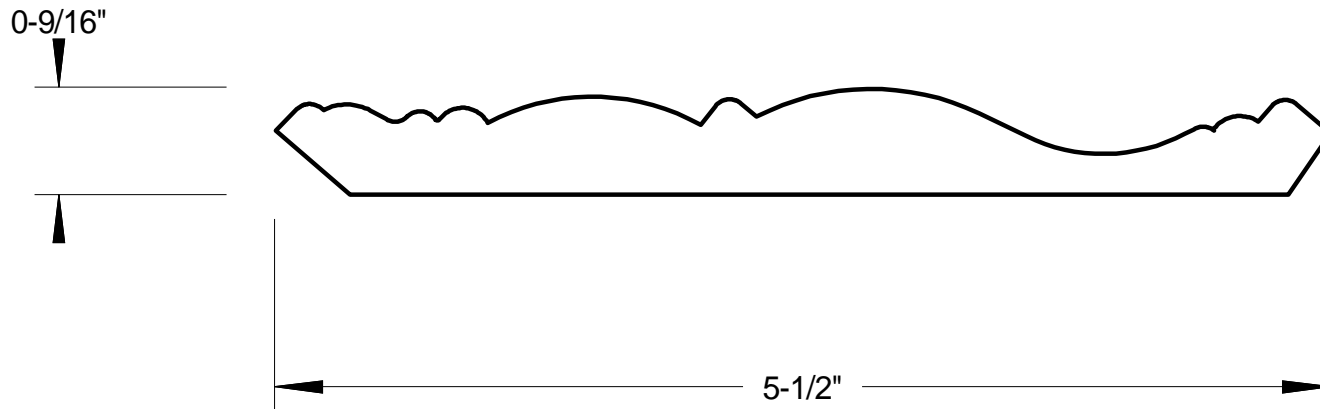

LITTLE RIVER MILLWORK INC.
MANUFACTURERS OF QUALITY WOOD MOULDINGS
ASHDOWN, ARKANSAS

PROD. # :	LRM PT335 Crown
SIZE:	1/2" x 5-1/2"
DRN FOR :	STOCK
	11 0210 AA
MILL CODE:	